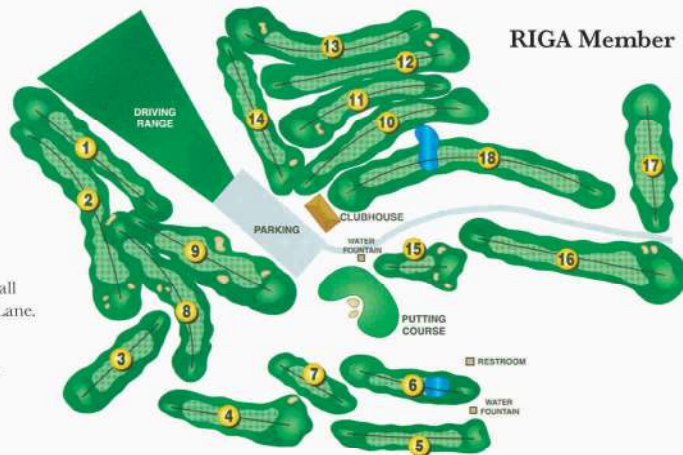

USGA Rules Govern All Play
Please keep pace with group in front.

Etiquette

Your round should not exceed 4 hours, 20 minutes.
Please keep pace with group in front of you.

Replace divots, rake bunkers and repair ball marks on greens.

Proper attire please. Men's shirts must have sleeves.

Reminders

No beer coolers allowed. Due to liquor liability all alcoholic beverages must be purchased from Laurel Lane.

Operators of golf carts must have driver's license.

Please keep carts 30' from greens and on paths when possible.

Water fountains at #6 & #15 tees.

Rest stop right of #6 tee.

For your safety, please stay away from the solar array to the right of #8 & #9 fairways.

ENJOY YOUR DAY AT LAUREL LANE!

Visit our other properties in New England:

(401) 568-7157

(508) 892-9188

Laurel Lane Country Club
309 Laurel Lane • West Kingston, RI 02892
(401) 783-3844

laurellanecountryclub.com
proshop@laurellanecountryclub.com

Visit Rudy's Bar & Grille
After your round

"Food @ theTurn" 401-783-9260